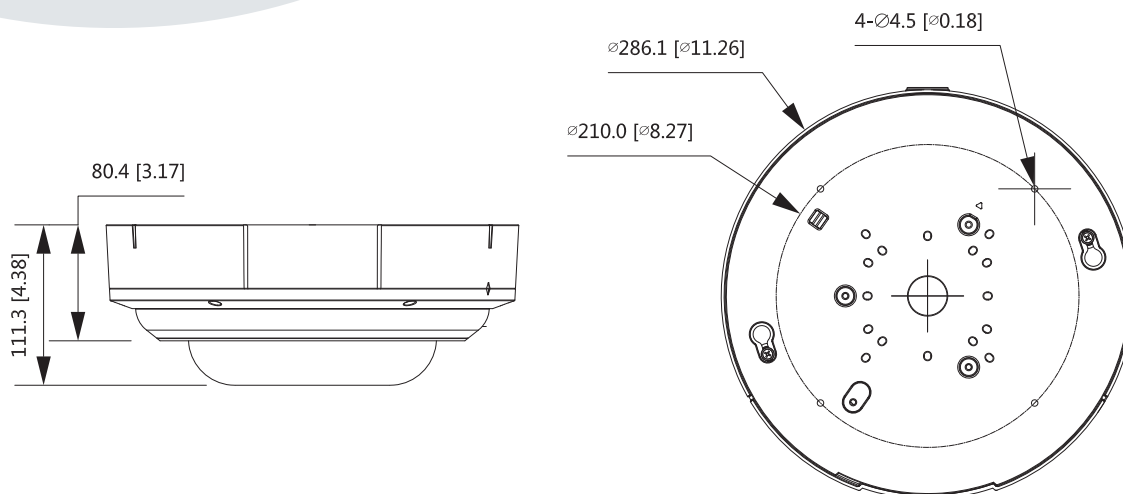

LITE PANORAMIC
GDR-VMS-20MP-LT-PAN

The non-splicing camera with adjustable lenses allows for 360° surveillance coverage, which can be used in conjunction with multiple cameras, and is quick and easy to install.

MOUNT OPTIONS

Ceiling mount

Wall mount

Ceiling mount

LITE PANORAMIC GDR-VMS-20MP-LT-PAN

CAMERA

Image Sensor	1/2.7" 5Megapixel progressive scan CMOS
Max. Resolution	2592 (H) × 1944 (V)
ROM/RAM	32 GB / 4 GB
Scanning System	Progressive
Electronic Shutter Speed	Auto/Manual, 1/3 s-1/100000 s
Minimum Illumination	0.005 Lux @F1.7
S/N Ratio	>56 dB
Illumination Distance	30 m (98.4 ft) (IR LED)
Illumination On/Off	Auto/Manual
Illumination Number	8 (IR LED)
Pan/Tilt/Rotation Range	Pan: 0°-360° Tilt: 0°-80° Rotation: 0°-355°

LENS

Lens Type	Motorized vari-focal				
Mount Type	φ14				
Focal Length	2.8 mm-12 mm				
Max. Aperture	F1.7				
Field of View	Horizontal: 100°-36° Vertical: 74°-27° Diagonal: 133°-45°				
Iris Type	Fixed aperture				
Close Focus Distance	0.8 m (2.6 ft)				
DORI Distance	Lens	Detect	Observe	Recognize	Identify
	W	66 m (216.5 ft)	26.4 m (86.6 ft)	13.2 m (43.3 ft)	6.6 m (21.7ft)
	T	140.4 m (460.6 ft)	56.1 m (184.1 ft)	28 m (91.9 ft)	14 m (45.9 ft)

ENVIRONMENT

Operating Conditions	-30°C to +60°C (-22°F to +140°F)/Less than 95% RH
Storage Conditions	-30°C to +60°C (-22°F to +140°F)
Protection Grade	IP67; IK10

DIMENSIONS AND WEIGHT

Casing	Metal + Plastic
Dimensions	286.1 mm × 111.3 mm (11.3" × 4.4")
Net Weight	2.75 kg (8.9 lb)
Gross Weight	4.5 kg (11.0 lb)