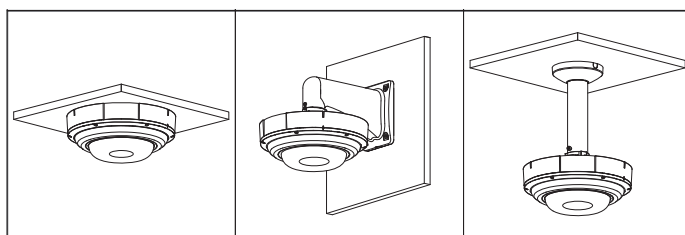

MOUNT OPTIONS

Ceiling mount

Wall mount

Ceiling mount